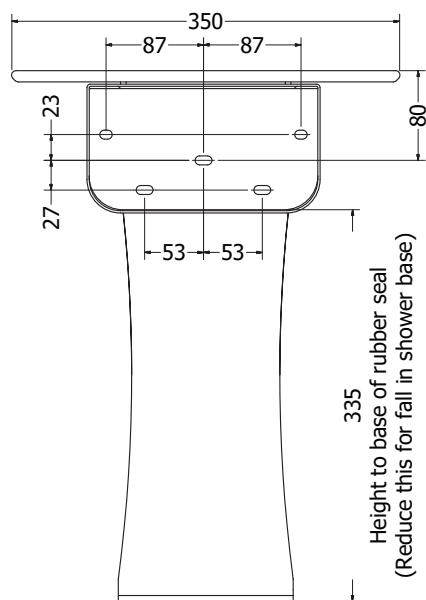

LIBERTY FOLD UP SHOWER SEAT

Wall Mounted Seat with Fold Down Leg

White - S01ALW

Black - S01ALB

REAR

(WALL SEAL DIMENSIONS)

SIDE

SIDE FOLDED

AVAIL QUALITY DESIGNS

- Ergonomic design folds neatly up against wall
- High quality materials and finishes
- Seat finish in Satin White with Chrome wall bracket cover plate
- Fold down leg for extra support and less stress on the wall
- Over 150kg capacity and can be installed into a single wall stud
- AS1428.1 Approved for Ambulant bathrooms, tested for 150 kg

PARTS LIST:

5 x

Wall Anchors, Washers,
70mm Hex Screws

1 x

Cover Plate

1 x

Wall Seal

1 x

Shower Seat

1 x

Shower Seat
Leg

LIBERTY FOLD UP SEAT INSTALLATION INSTRUCTIONS

1. Ensure wall is suitable for installing the wall seat before you begin installation. Installation into at least 1 wall stud is required with the fold down leg option.
2. Place wall seal on wall in correct position (see page 2) and mark out holes.
3. Drill 5, 10mm Diameter holes for wall anchors if mounting into brick/masonry or pilot holes for screws if mounting into timber.
4. Insert silicon into holes with wall anchors.
5. Fasten seat to wall with screws, tighten with ratchet/spanner.
6. Clip cover plate over mounting plate.
7. If fold down leg is supplied attach with supplied screws if not already assembled.