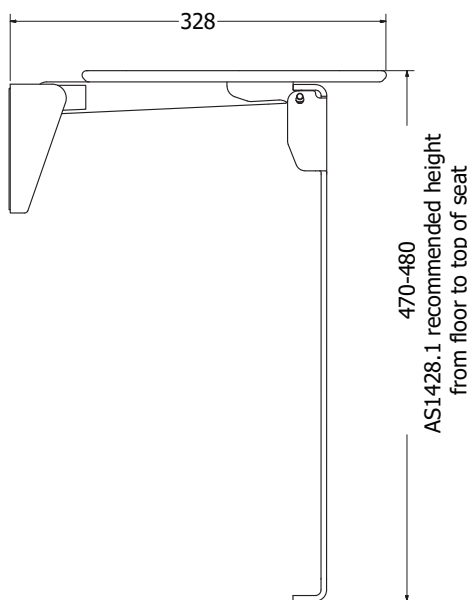

LIBERTY FOLD UP SHOWER SEAT

Wall Mounted Seat with Fold Down Leg

White - S01ALW

Black - S01ALB

REAR

(WALL SEAL DIMENSIONS)

SIDE

SIDE FOLDED

AVAIL QUALITY DESIGNS

- Ergonomic design folds neatly up against wall
- High quality materials and finishes
- Seat finish in Satin White with Chrome wall bracket cover plate
- Fold down leg for extra support and less stress on the wall
- Over 150kg capacity and can be installed into a single wall stud
- AS1428.1 Approved for Ambulant bathrooms, tested for 150 kg

PARTS LIST:

5 x

Wall Anchors, Washers,
70mm Hex Screws

1 x

Cover Plate

1 x

Wall Seal

1 x

Shower Seat

1 x

Shower Seat
Leg

LIBERTY FOLD UP SEAT INSTALLATION INSTRUCTIONS

1. Ensure wall is suitable for installing the wall seat before you begin installation. Installation into at least 1 wall stud is required with the fold down leg option.
2. Place wall seal on wall in correct position (see page 2) and mark out holes.
3. Drill 5, 10mm Diameter holes for wall anchors if mounting into brick/masonry or pilot holes for screws if mounting into timber.
4. Insert silicon into holes with wall anchors.
5. Fasten seat to wall with screws, tighten with ratchet/spanner.
6. Clip cover plate over mounting plate.
7. If fold down leg is supplied attach with supplied screws if not already assembled.