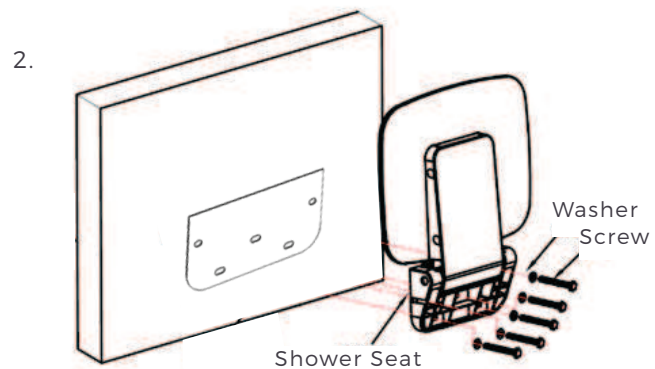

PARTS LIST:

5 x

Wall Anchors, Washers,
70mm Hex Screws

1 x

Cover Plate

1 x

Wall Seal

1 x

Shower Seat

1 x

Shower Seat
Leg

LIBERTY FOLD UP SEAT INSTALLATION INSTRUCTIONS

1. Ensure wall is suitable for installing the wall seat before you begin installation. Installation into at least 1 wall stud is required with the fold down leg option.
2. Place wall seal on wall in correct position (see page 2) and mark out holes.
3. Drill 5, 10mm Diameter holes for wall anchors if mounting into brick/masonry or pilot holes for screws if mounting into timber.
4. Insert silicon into holes with wall anchors.
5. Fasten seat to wall with screws, tighten with ratchet/spanner.
6. Clip cover plate over mounting plate.
7. If fold down leg is supplied attach with supplied screws if not already assembled.

WARNING:

These rails are designed to be mounted onto wall studs or masonry walls. Installation is recommended to be completed by qualified tradesperson who complies with the AS 1428.1-2009 Design for Access and Mobility standard. It is recommended rail location is determined by a qualified Occupational Therapist or trained professional to the AS 1428.1-2009 standard. Correct installation is required to ensure safe, long term operation. Incorrect mounting can result in reduced capacity of the rail which can result in injury to user and damage to the wall.