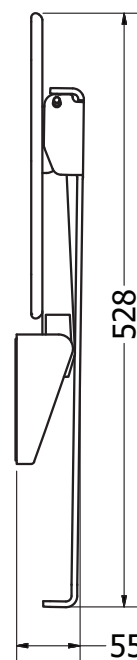

LIBERTY FOLD UP SHOWER SEAT

Wall Mounted Seat with Fold Down Leg

White - S01ALW

Black - S01ALB

REAR

(WALL SEAL DIMENSIONS)

SIDE

SIDE FOLDED

AVAIL QUALITY DESIGNS

- Ergonomic design folds neatly up against wall
- High quality materials and finishes
- Seat finish in Satin White with Chrome wall bracket cover plate
- Fold down leg for extra support and less stress on the wall
- Over 150kg capacity and can be installed into a single wall stud
- AS1428.1 Approved for Ambulant bathrooms, tested for 150 kg

PARTS LIST:

5 x

Wall Anchors, Washers,
70mm Hex Screws

1 x

Cover Plate

1 x

Wall Seal

1 x

Shower Seat

1 x

Shower Seat
Leg

LIBERTY FOLD UP SEAT INSTALLATION INSTRUCTIONS

1. Ensure wall is suitable for installing the wall seat before you begin installation. Installation into at least 1 wall stud is required with the fold down leg option.
2. Place wall seal on wall in correct position (see page 2) and mark out holes.
3. Drill 5, 10mm Diameter holes for wall anchors if mounting into brick/masonry or pilot holes for screws if mounting into timber.
4. Insert silicon into holes with wall anchors.
5. Fasten seat to wall with screws, tighten with ratchet/spanner.
6. Clip cover plate over mounting plate.
7. If fold down leg is supplied attach with supplied screws if not already assembled.