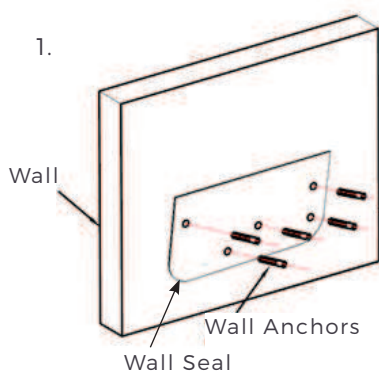

PARTS LIST:

5 x

Wall Anchors, Washers,
70mm Hex Screws

1 x

Cover Plate

1 x

Wall Seal

1 x

Shower Seat

1 x

Shower Seat
Leg

LIBERTY FOLD UP SEAT INSTALLATION INSTRUCTIONS

1. Ensure wall is suitable for installing the wall seat before you begin installation. Installation into at least 1 wall stud is required with the fold down leg option.
2. Place wall seal on wall in correct position (see page 2) and mark out holes.
3. Drill 5, 10mm Diameter holes for wall anchors if mounting into brick/masonry or pilot holes for screws if mounting into timber.
4. Insert silicon into holes with wall anchors.
5. Fasten seat to wall with screws, tighten with ratchet/spanner.
6. Clip cover plate over mounting plate.
7. If fold down leg is supplied attach with supplied screws if not already assembled.

WARNING:

These rails are designed to be mounted onto wall studs or masonry walls. Installation is recommended to be completed by qualified tradesperson who complies with the AS 1428.1-2009 Design for Access and Mobility standard. It is recommended rail location is determined by a qualified Occupational Therapist or trained professional to the AS 1428.1-2009 standard. Correct installation is required to ensure safe, long term operation. Incorrect mounting can result in reduced capacity of the rail which can result in injury to user and damage to the wall.