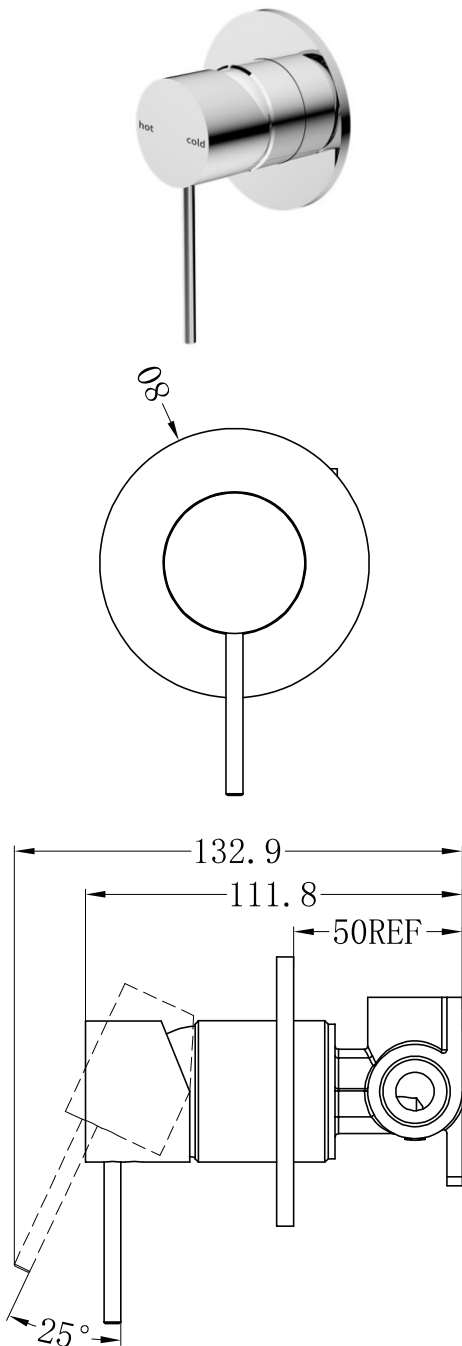

Mecca Shower Mixer

Dimensions are nominal measurements only.

Versions: 2021.11

SPECIFICATION

PRODUCT CODE	YSW2219-09
WELS RATING	N/A
WATERMARK LICENSE	WM-060073
TEMPERATURE RATING	MIN 1°C-MAX 75°C
PRESSURE RATING	MIN 150KPa-MAX 500KPa

PACKING INCLUDES

- 1x body set
- 1x handle
- 1x plate
- 1x accessories pouch

Installation Instruction

1. Fix body on noggin and ensure installation depth is 51-68mm from noggin to ceramic tile.
2. Connect cold water hose and hot water hose and test for leakage.
3. Install plasterboard and ceramic tile after drilling a $\phi 50$ hole according to above picture.

4. Remove the plastic sleeve of body.

5. Install plate and handle.