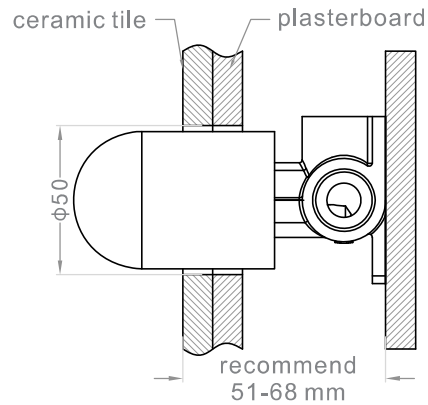

Mecca Shower Mixer

Dimensions are nominal measurements only.

Versions: 2021.11

SPECIFICATION

PRODUCT CODE	YSW2219-09
WELS RATING	N/A
WATERMARK LICENSE	WM-060073
TEMPERATURE RATING	MIN 1°C-MAX 75°C
PRESSURE RATING	MIN 150KPa-MAX 500KPa

PACKING INCLUDES

- 1x body set
- 1x handle
- 1x plate
- 1x accessories pouch

Installation Instruction

1. Fix body on noggin and ensure installation depth is 51-68mm from noggin to ceramic tile.
2. Connect cold water hose and hot water hose and test for leakage.
3. Install plasterboard and ceramic tile after drilling a $\phi 50$ hole according to above picture.

4. Remove the plastic sleeve of body.

5. Install plate and handle.