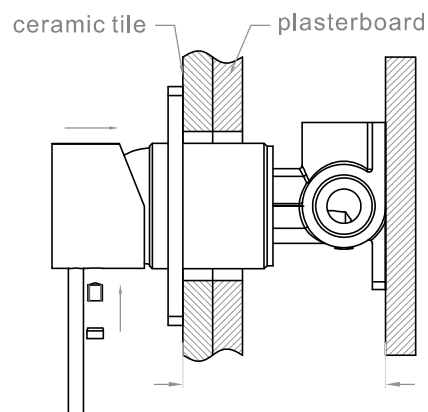

PACKING INCLUDES

- 1x body set
- 1x handle
- 1x plate
- 1x accessories pouch

Installation Instruction

1. Fix body on noggin and ensure installation depth is 51-68mm from noggin to ceramic tile.
2. Connect cold water hose and hot water hose and test for leakage.
3. Install plasterboard and ceramic tile after drilling a $\phi 50$ hole according to above picture.

4. Remove the plastic sleeve of body.

5. Install plate and handle.