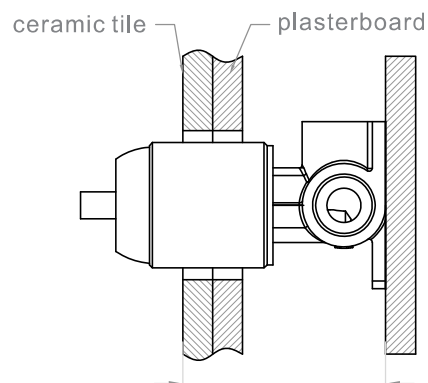

PACKING INCLUDES

- 1x body set
- 1x handle
- 1x plate
- 1x accessories pouch

Installation Instruction

1. Fix body on noggin and ensure installation depth is 51-68mm from noggin to ceramic tile.
2. Connect cold water hose and hot water hose and test for leakage.
3. Install plasterboard and ceramic tile after drilling a $\phi 50$ hole according to above picture.

4. Remove the plastic sleeve of body.

5. Install plate and handle.