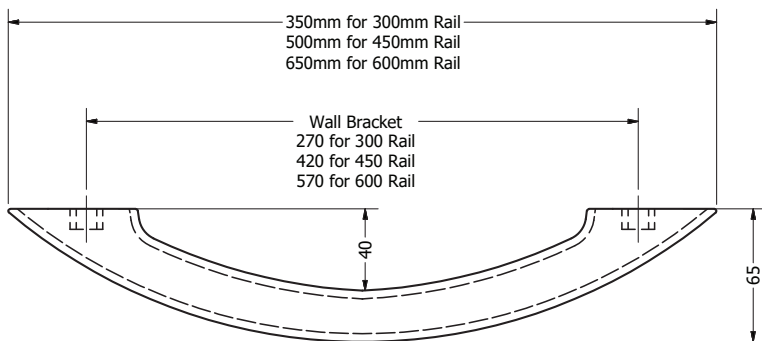

### 25mm Diameter Grab Rail

SIZE	PRICE
300mm	\$ 149
450mm	\$ 169
600mm	\$ 179

## AVAIL QUALITY DESIGNS

- Slimline Design
- High Quality Chrome Finish
- Sizes: Small 300, Medium 450, Large 600
- Comfortable 25mm diameter rail
- 150kg capacity