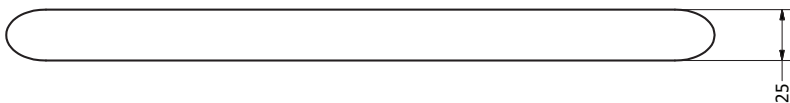

### 25mm Diameter Grab Rail

SIZE	PRICE
300mm	\$ 149
450mm	\$ 169
600mm	\$ 179

## AVAIL QUALITY DESIGNS

- Slimline Design
- High Quality Chrome Finish
- Sizes: Small 300, Medium 450, Large 600
- Comfortable 25mm diameter rail
- 150kg capacity