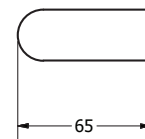

### 25mm Diameter Grab Rail

SIZE	PRICE
300mm	\$ 149
450mm	\$ 169
600mm	\$ 179

## AVAIL QUALITY DESIGNS

- Slimline Design
- High Quality Chrome Finish
- Sizes: Small 300, Medium 450, Large 600
- Comfortable 25mm diameter rail
- 150kg capacity