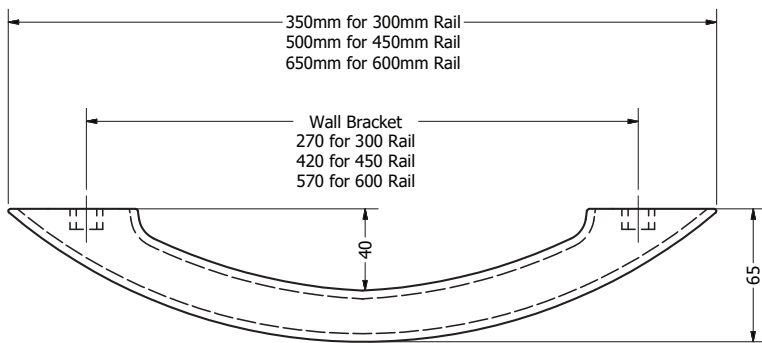

### 25mm Diameter Grab Rail

SIZE	PRICE
300mm	\$ 149
450mm	\$ 169
600mm	\$ 179

## AVAIL QUALITY DESIGNS

- Slimline Design
- High Quality Chrome Finish
- Sizes: Small 300, Medium 450, Large 600
- Comfortable 25mm diameter rail
- 150kg capacity